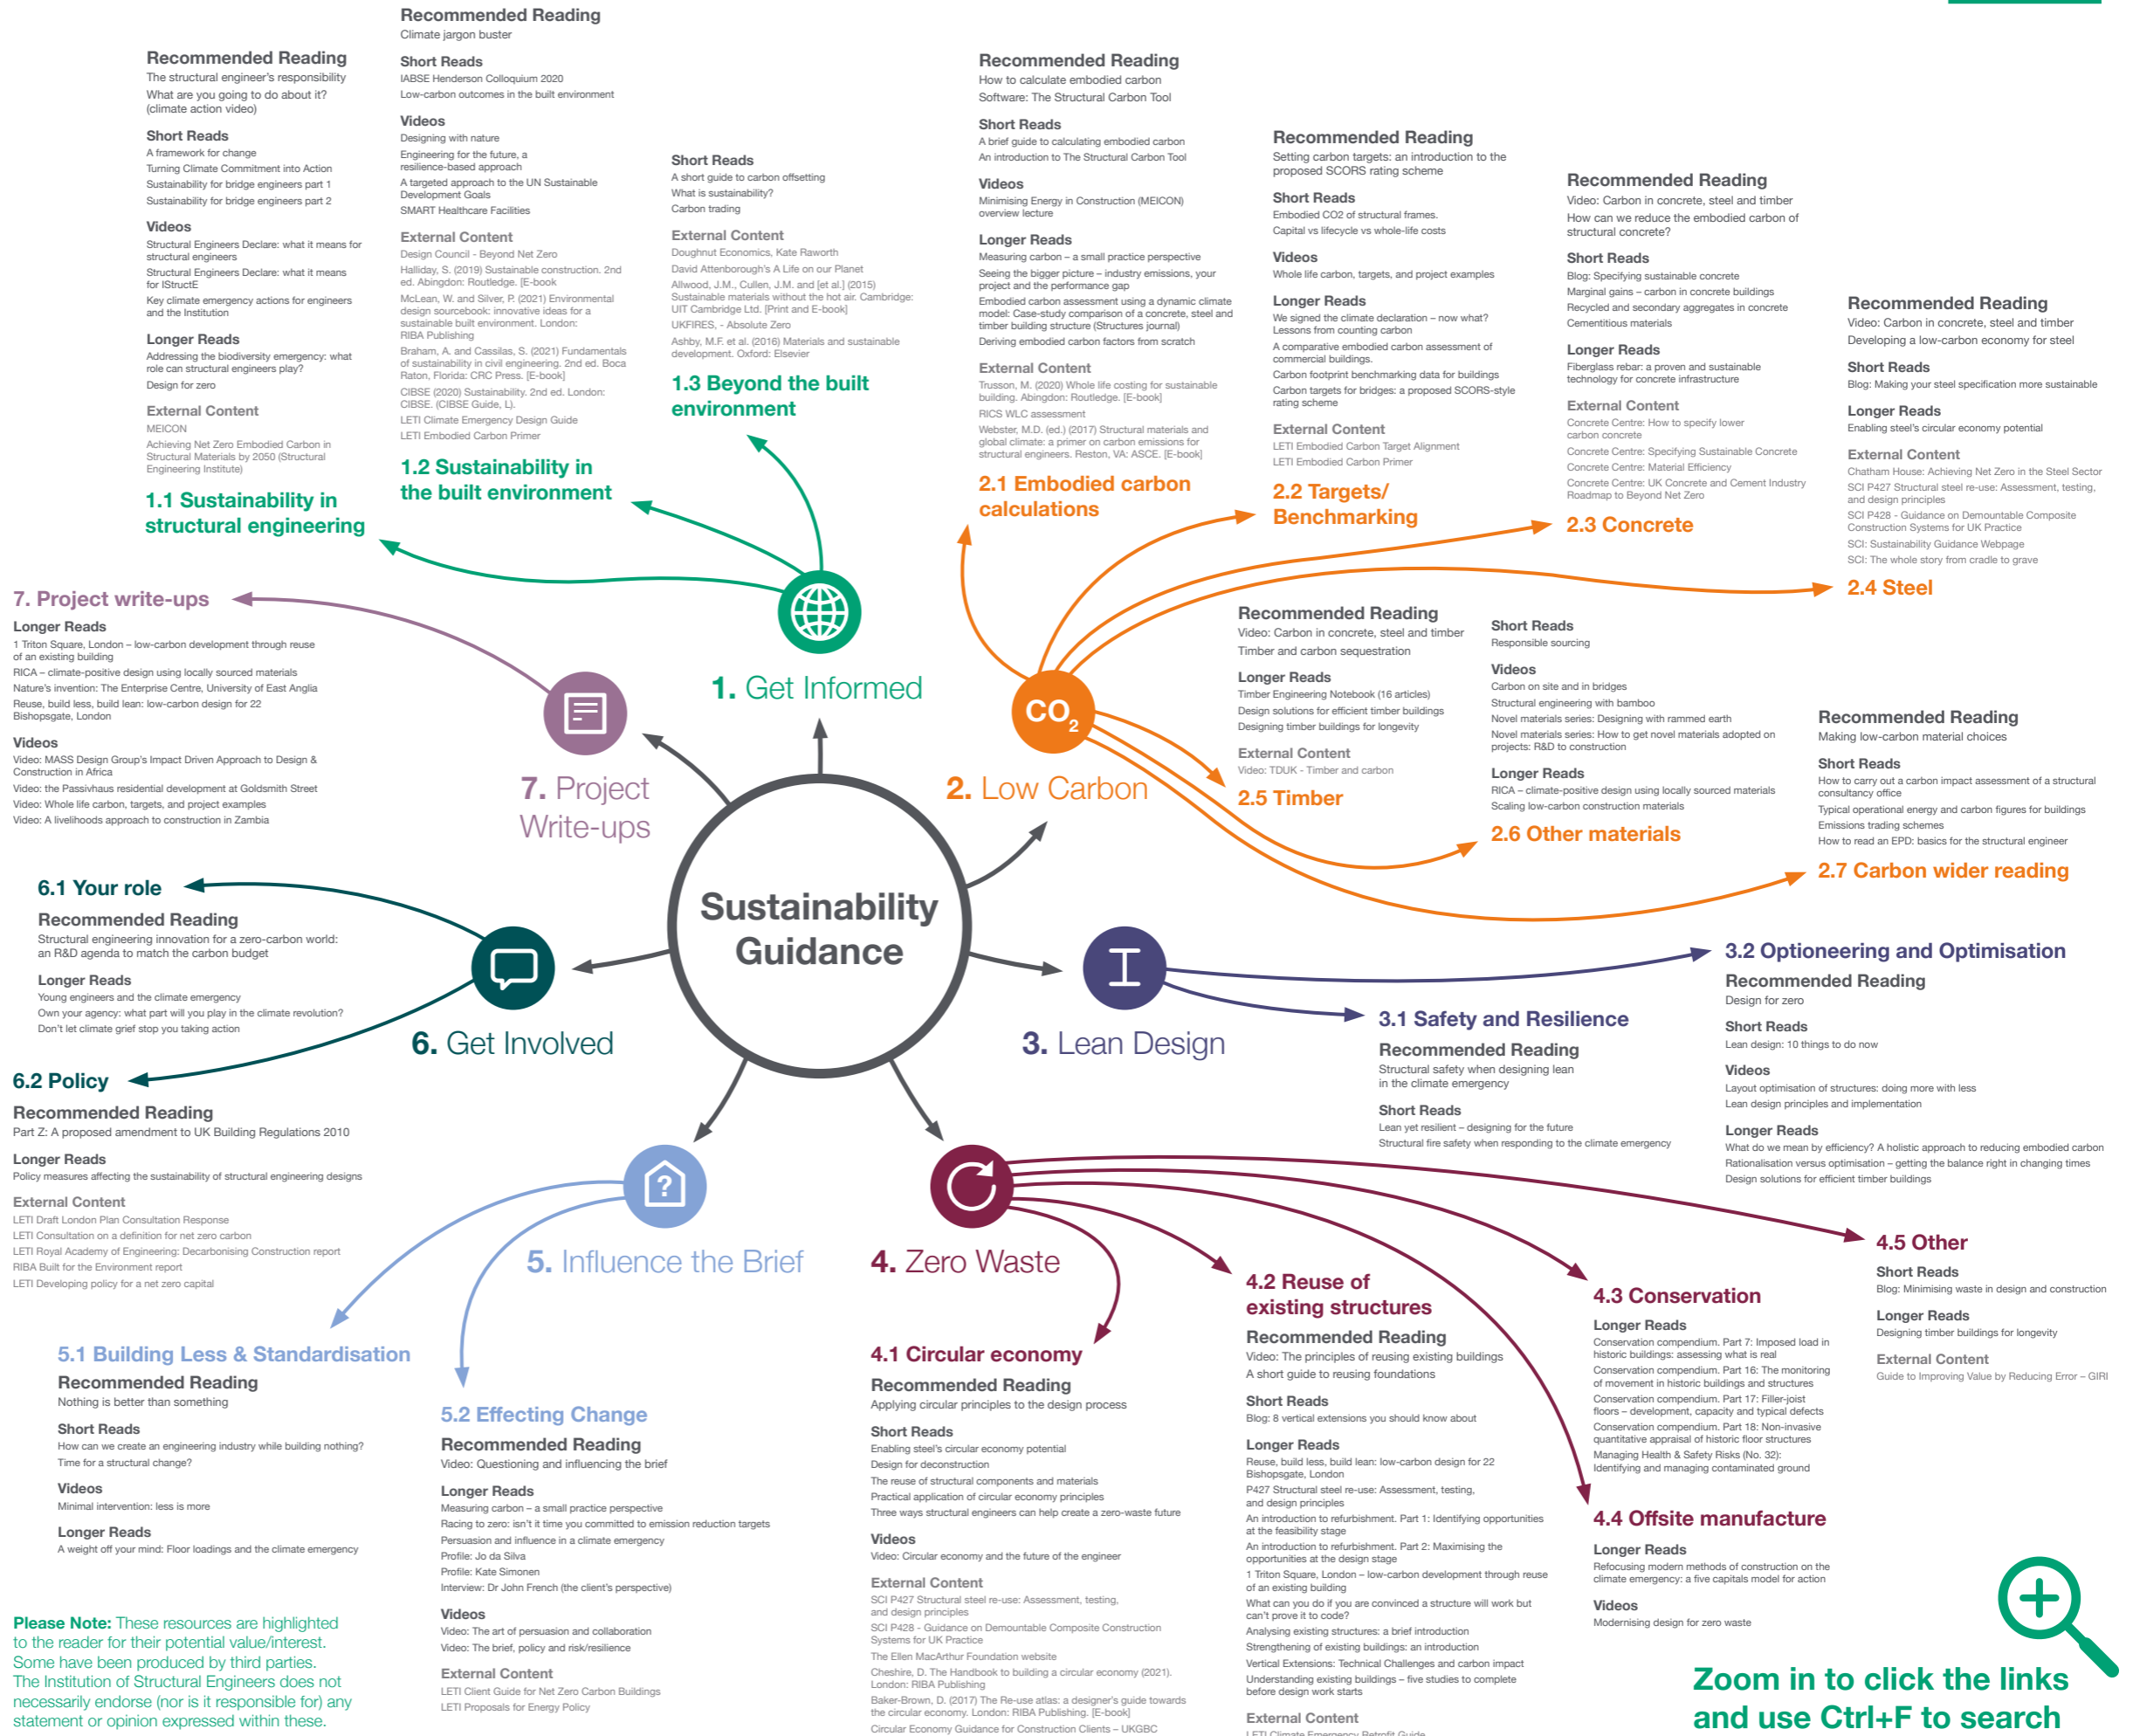

# Sustainability Resource Map

**Please Note:** These resources are highlighted to the reader for their potential value/interest. Some have been produced by third parties. The Institution of Structural Engineers does not necessarily endorse (nor is it responsible for) any statement or opinion expressed within these.

Zoom in to click the links and use Ctrl+F to search